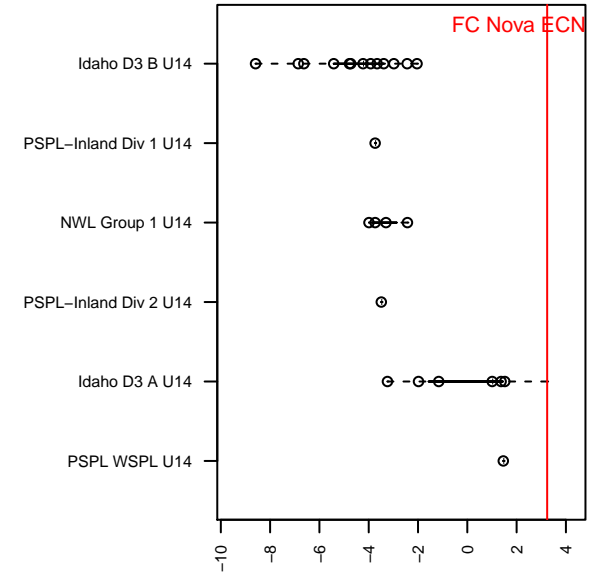

**attack and defense rating
relative to others at age
and all opponents in last 13 months**